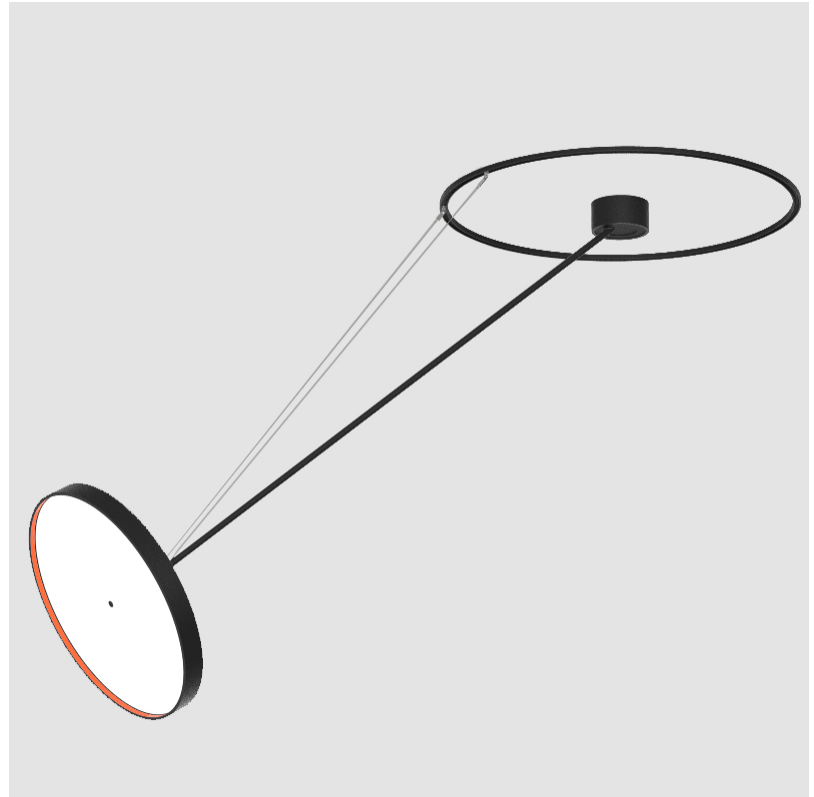

GENERAL

Series: Sign Diva Dancer
Subseries: Sign Diva Dancer Korona
Brand: Prolicht
Division: Architectural
Mounting Type: Suspension
Mounting Location: Ceiling
Subcategory: Pendant

PHYSICAL

Shape: Round
Diameter (mm): 570
Diameter (in): 22 7/16
Height (mm): 1620
Height (in): 63 3/4
Light Distribution: Adjustable / Direct
Weight (kg): 4.5
Weight (lbs): 9.9
Diffuser: PMMA - Opal / Micro-Prism / Sparkling Secret / Vintage Industrial
Fixture Finish: SSR / BKV / CWI / CRY / HAB / LAG / UFT / ITA / RUA / RUR / MIC / FTG / MYG / TWT / LOD / PUS / FRO / FUP / KIA / POP / BLS / SPG / MEY / GOH / GUM / CHC / COM / ABZ / JAG / OBR / MOS / ROR
Fixture Material: Extruded Aluminum / Steel

ELECTRICAL

Lamp Type: LED (Zhaga Standard)
Input Wattage (W): 58.3
Total Output Wattage (W): 46.9
Dimming: Tri-Mode (Non-Dimming and Phase Dimming (120Vac only) and 0-10V Dimming)
Driver Included: Yes
Driver Location: Integrated
Driver Type: Constant Current - Universal
Driver Class: Class 2
Input Voltage (V): 120 - 277
Constant Current (MA): 350

LED

Color Temperature (°K): 2700 / 3000 / 4000
Max. Delivered Lumen (lm): 5060 / 6320 / 6580
CRI: >90 CRI
Lamp Life (hrs): 50000

OPTICAL

Adjustability: Rotational Canopy 170°; Tilting Canopy ±50°; Tilting Head ±90°

RATINGS AND CERTIFICATIONS

Certified By: Certified for North American Standards
IP rating: IP20